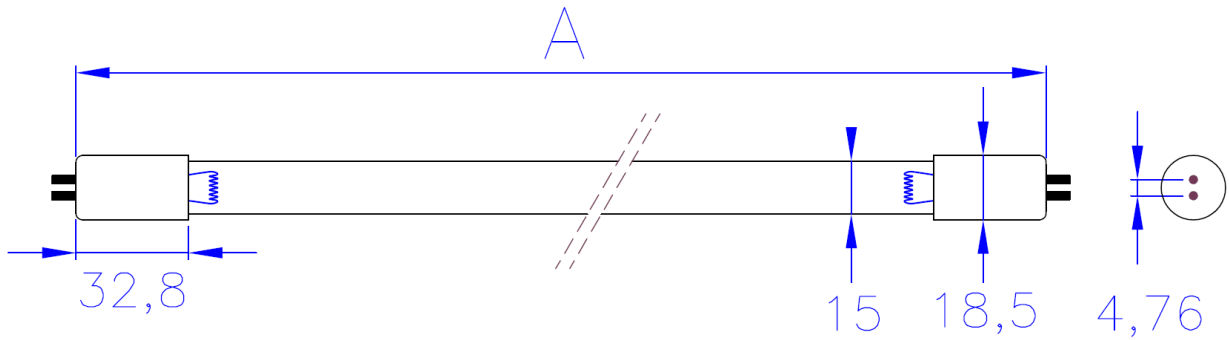

CHS-150WH

Physical Data

Lamps type	High Output
Dimensions	
Base face to base face length (A)	1554 mm
Diameter	15,7 mm (T5)
Base	G5 (mini bipin)
Electrical data	
Lamp Wattage	155 W