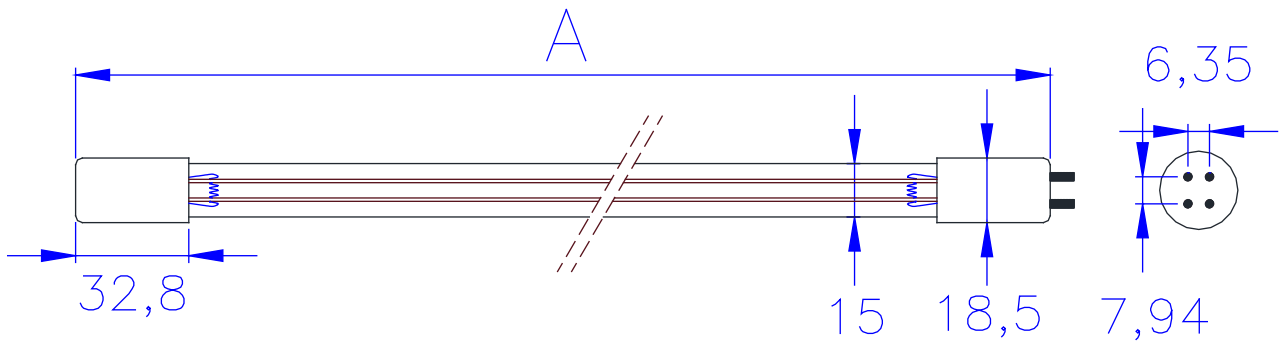

GH15-75W

Physical Data	
Lamps type	Low pressure
Dimensions	
Base face to base face length (A)	1557 mm
Diameter	15,7 mm (T5)
Base	4 pin
Electrical data	
Lamp Wattage	75 W