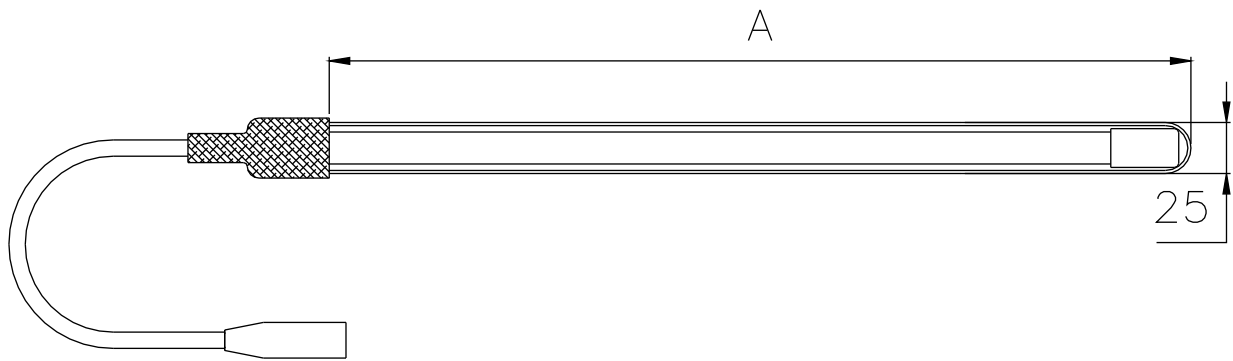

GH3-16W-QS

Physical Data	
Lamps type	Low pressure
Dimensions	
Measure (A)	334 mm
Lamp Diameter	15,7 mm (T5)
Base	4 pin
Electrical data	
Lamp Wattage	16 W