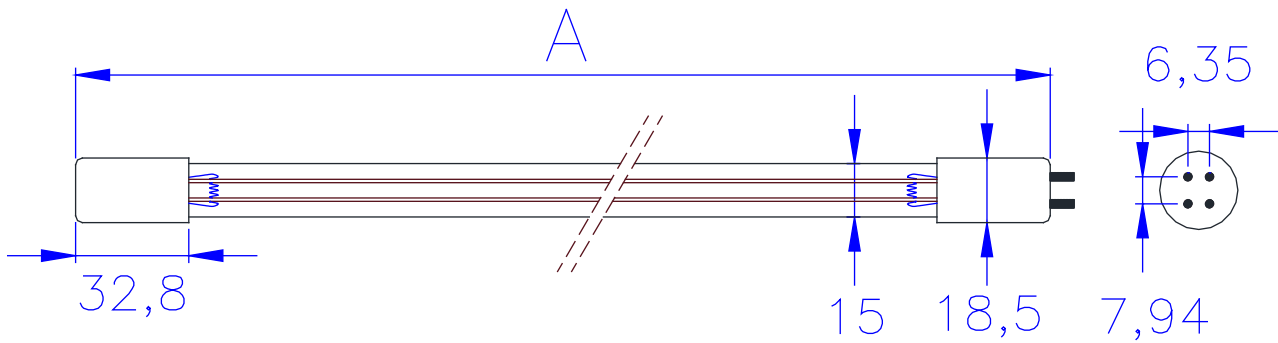

GH6-60WH

Physical Data	
Lamps type	High Output
Dimensions	
Base face to base face length (A)	600 mm
Diameter	15 mm (T5)
Base	4 pin
Electrical data	
Lamp Wattage	63 W